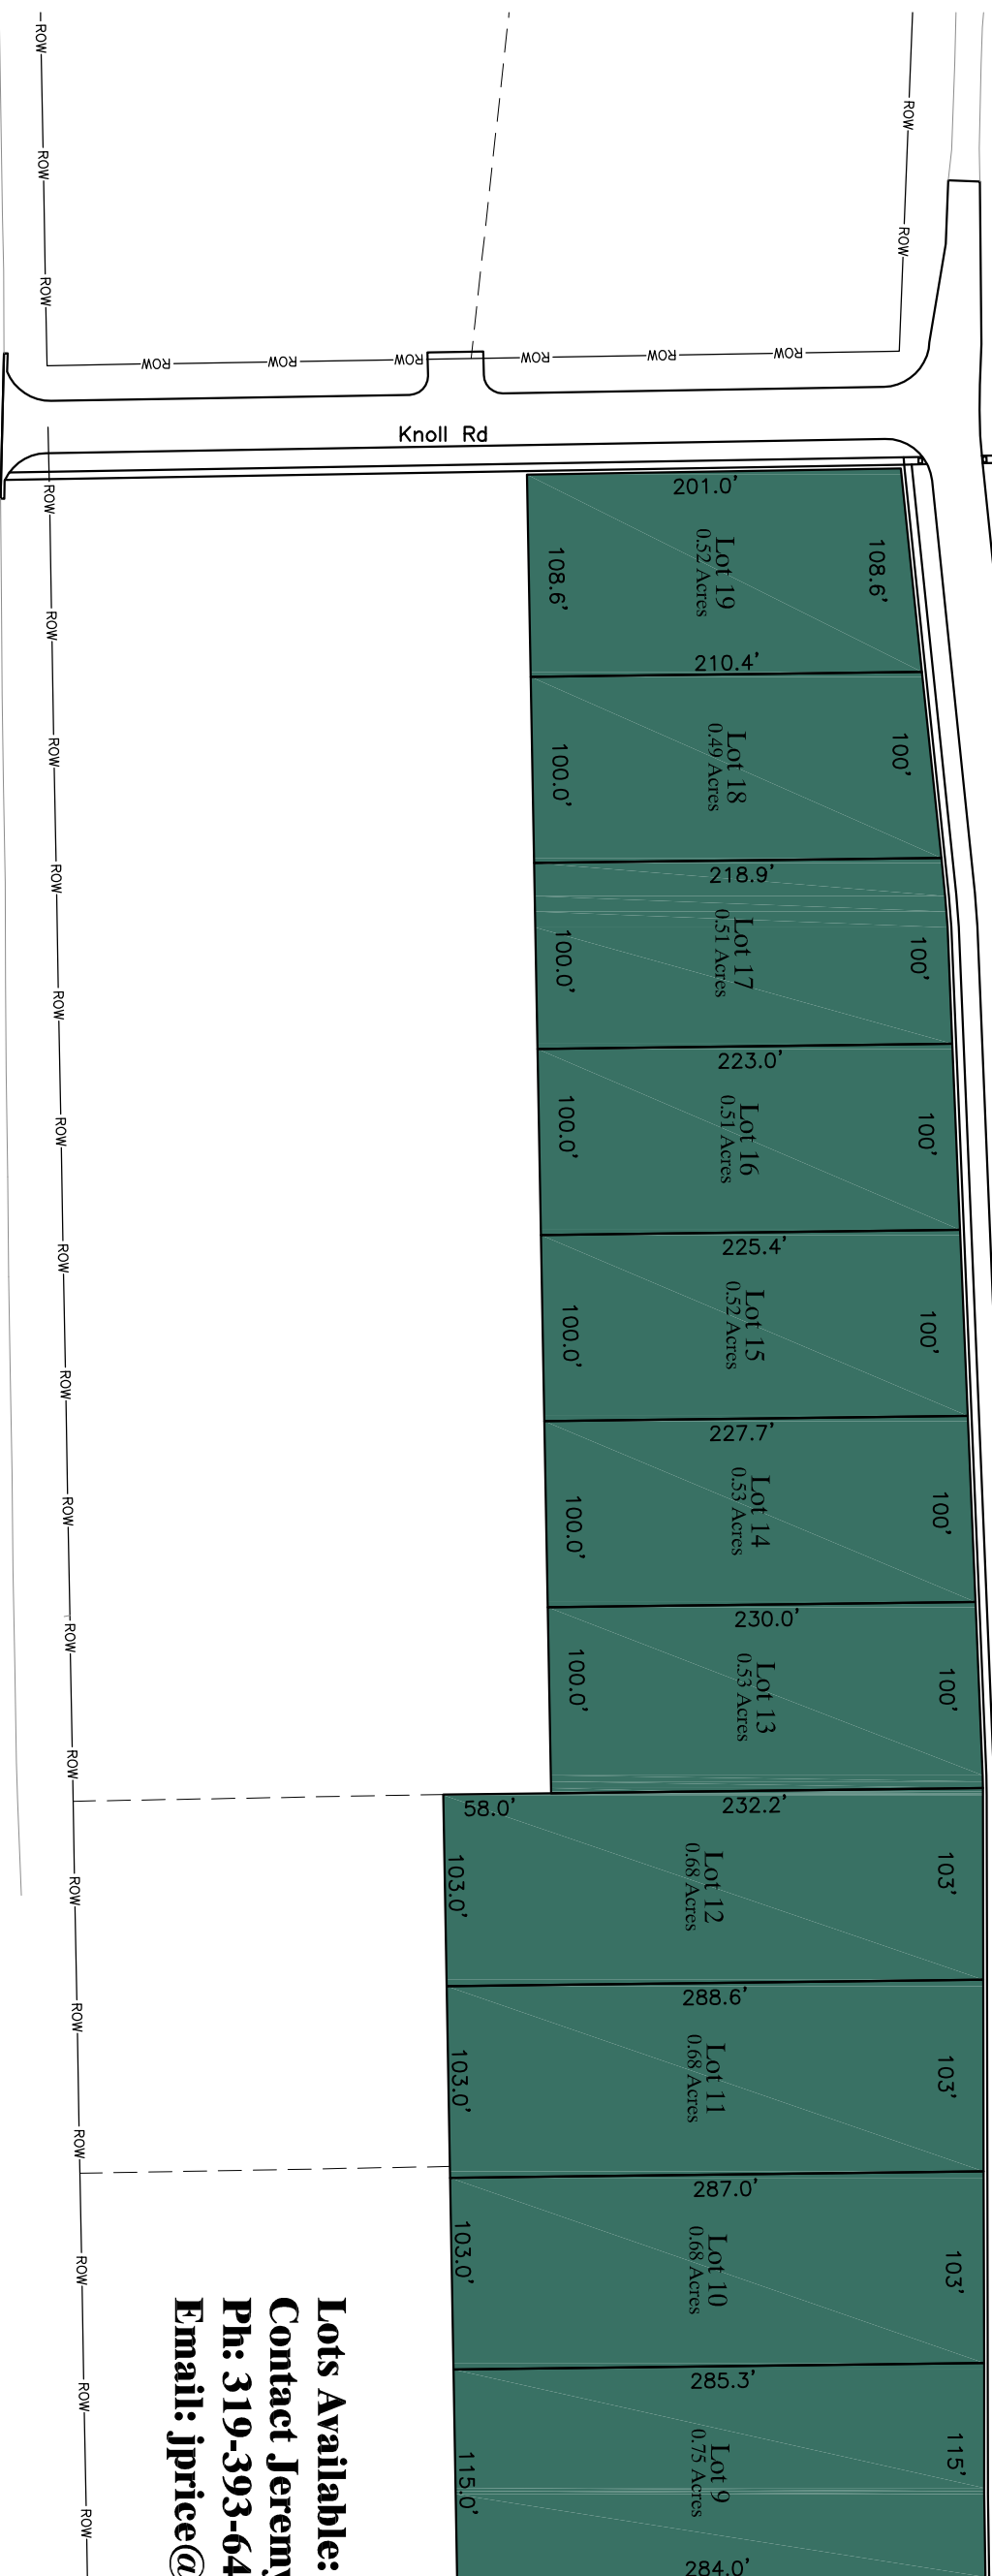

# Trail View First Addition

Cedar Valley Nature Trail

- Walk Out Lots
- Standard Out Lots
- Public Lot

**Lots Available:**  
**Contact Jeremy Price**  
**Ph: 319-393-6406**  
**Email: [jprice@priceindustrial.com](mailto:jprice@priceindustrial.com)**