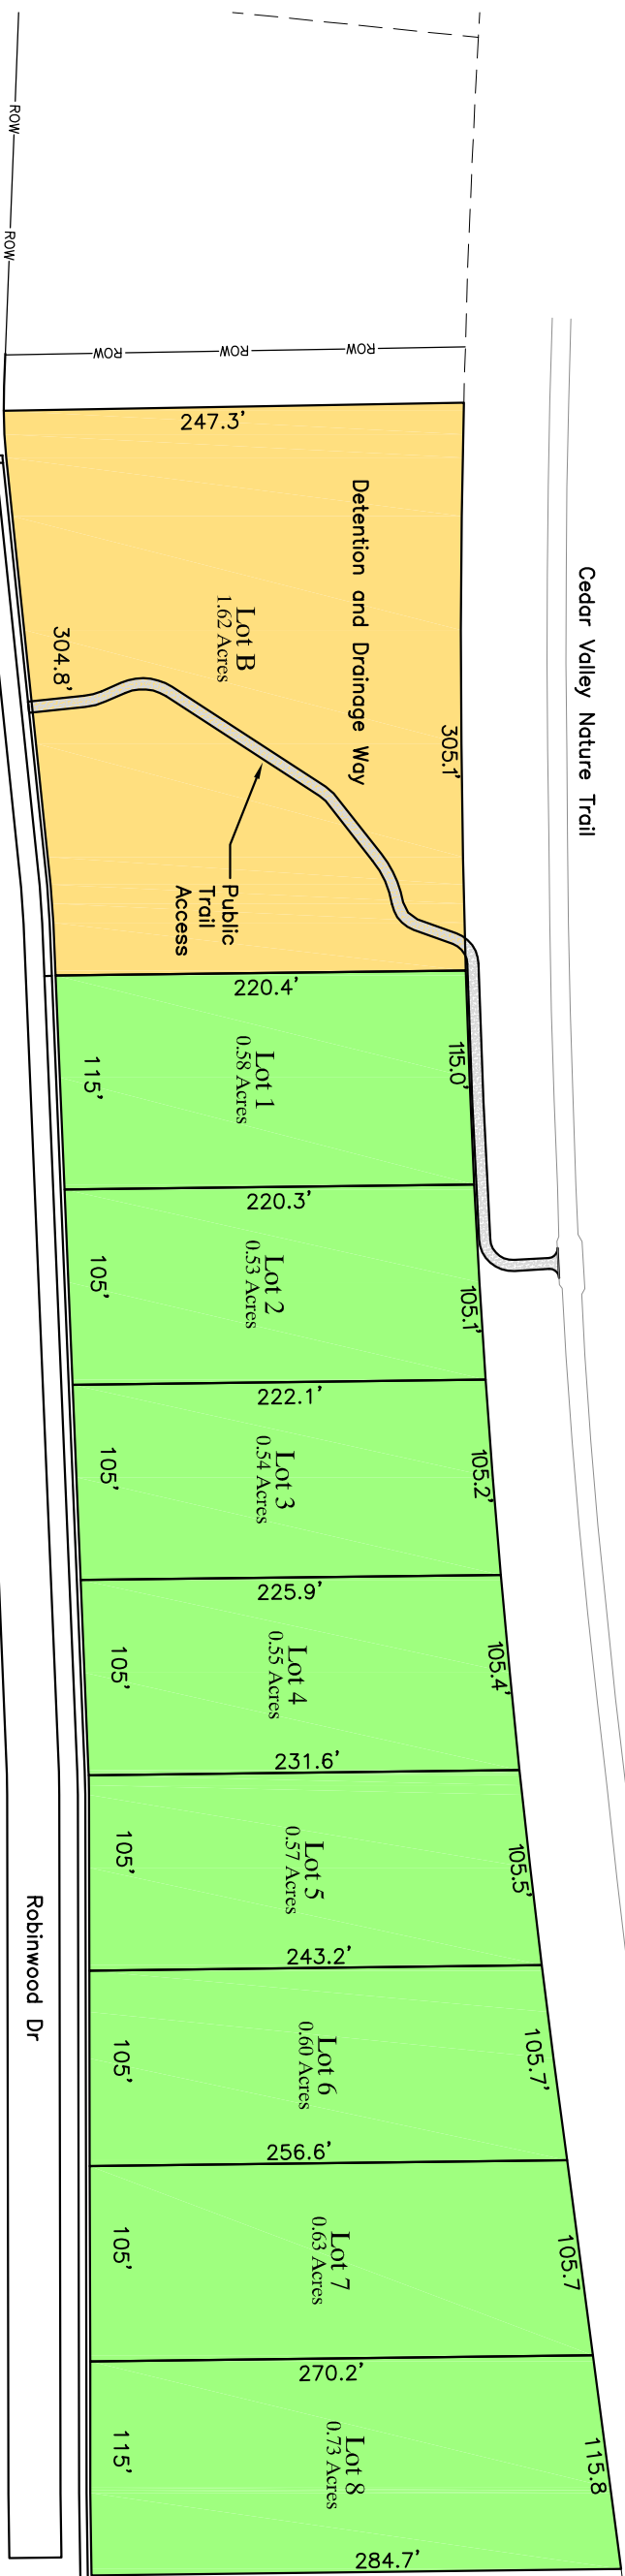

# Trail View First Addition

Cedar Valley Nature Trail

- Walk Out Lots
- Standard Out Lots
- Public Lot

**Lots Available:**  
**Contact Jeremy Price**  
**Ph: 319-393-6406**  
**Email: [jprice@priceindustrial.com](mailto:jprice@priceindustrial.com)**